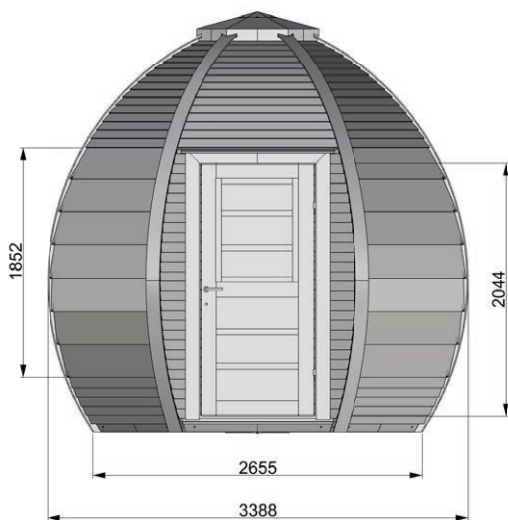

Crown Smart+

4,5

15

3,4m

3x3,4m

210x80cm

229x150cm

4,2x1,2M

28mm

28mm (floor)

5 mm
(tempered glass)