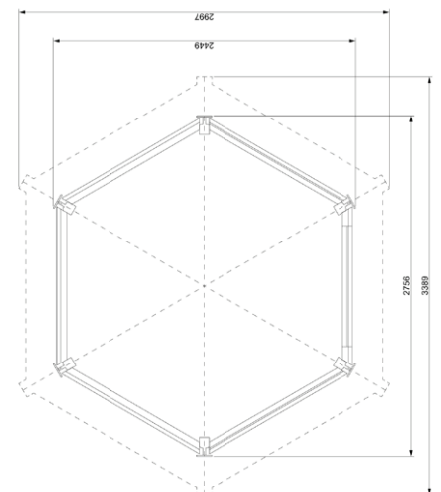

Crown Smart+

4,5

15

3,4m

3x3,4m

210x80cm

229x150cm

4,2x1,2M

28mm

28mm (floor)

5 mm
(tempered glass)