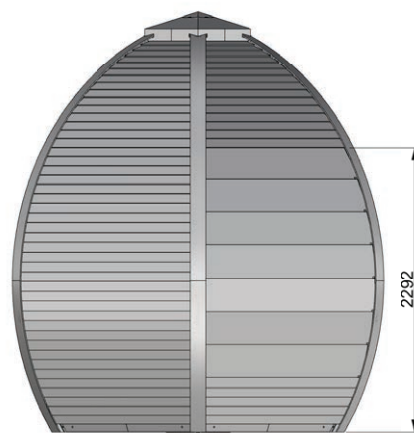

Crown Smart+

4,5

15

3,4m

3x3,4m

210x80cm

229x150cm

4,2x1,2M

28mm

28mm (floor)

5 mm
(tempered glass)